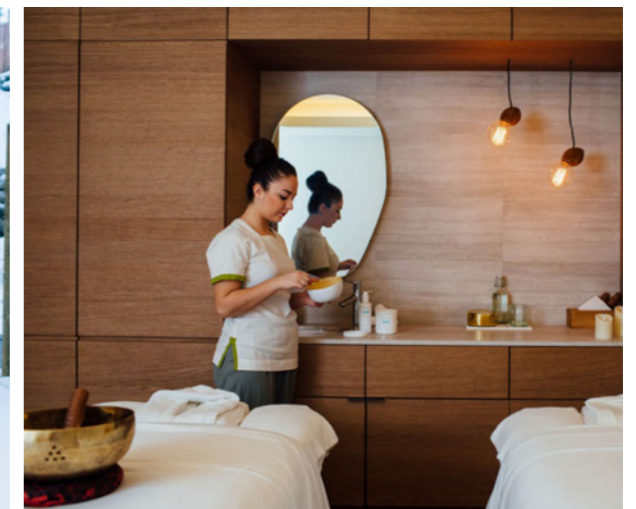

3-BR Prestige Residence

Rooms

Six Senses 3-Bedroom Prestige Residence sleeps 6 guests across three bedrooms.

Bedroom 1
Double bedroom with en-suite shower room

Bedroom 2
Double bedroom with en-suite shower room

Bedroom 3
Double bedroom with en-suite shower room

Twin accommodation may be available on request subject to the apartment.

Dining

Offered on a self-catered basis, you'll be able to set your own schedule here. There's an extra bonus of being greeted each morning with a delivery, directly to your door, of fresh bread, pastries, fruit, juices and granola.

The keen chefs in your party will feel right at home in the ultra-modern open plan kitchen, containing an oven, hob, microwave, fridge freezer, Nespresso machine and dishwasher.

For days and nights when you feel like hanging up your apron (and why not – you're on holiday after all!), you're well placed to venture out of the resort. Foodies will rejoice at discovering the wonderful eateries at your fingertips. Courchevel is certainly not short of fine dining restaurants, which include a handful of Michelin star establishments. You could even make it a mission to try a different one each night during your luxury ski holiday.