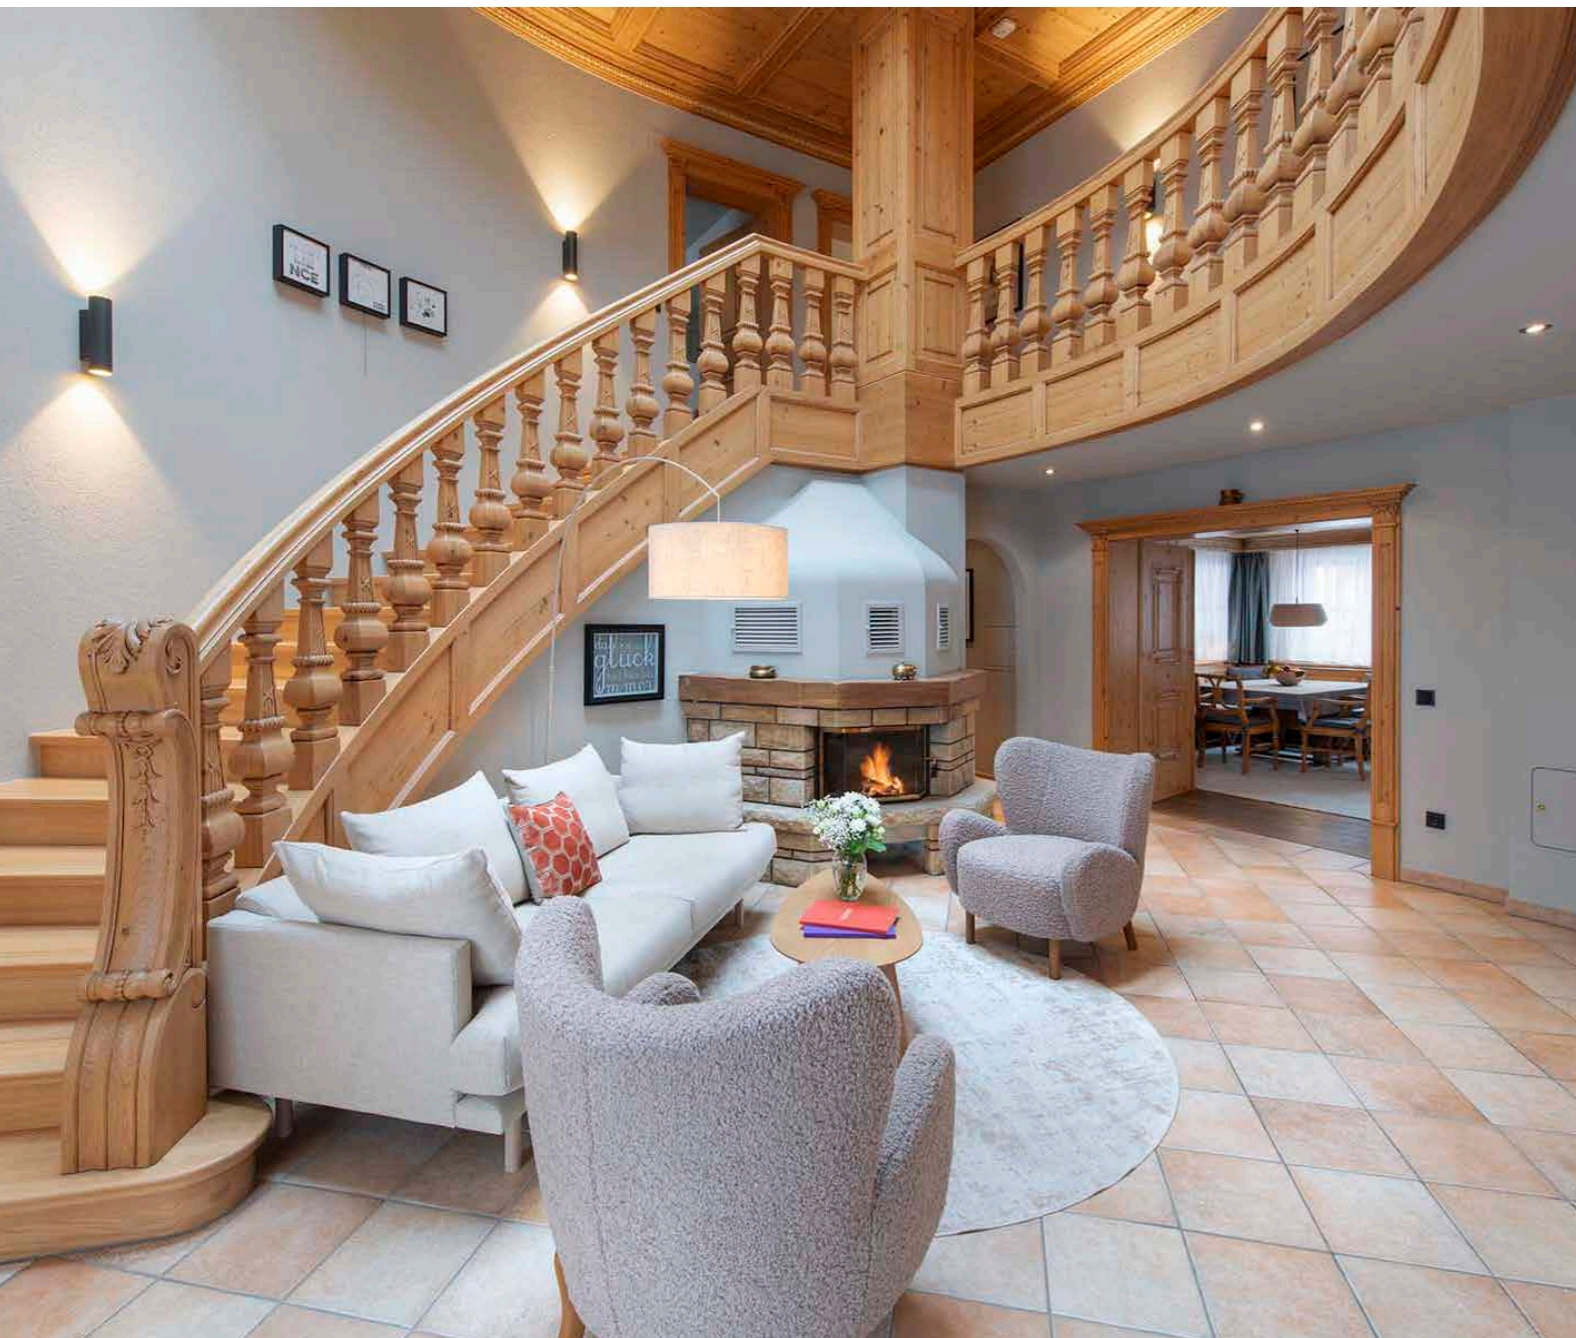

### What we love...

We love the gorgeous games area in the snug, tucked away on the first floor and overlooking the beautiful hallway.

Totally charming and oozing with Alpine style, Chalet Toda is not only perfectly located to enjoy the best of Lech, but is an experience in itself.

Just steps inside this pretty property, a stunning wooden staircase winds its way upwards, around a wood-burning fireplace with comfy sofas and armchairs gathered around. This cosy hallway also serves as the chalet's main entertaining space, perfect for small celebrations and for gathering around the fire with friends to swap stories on all your day's adventures.

From here, you'll enter the traditional 18th-Century 'stube', a wood-clad parlour designed to be a warm and welcoming space for eating and entertaining. The rich, wood-panelled walls and low lighting bring the air of a historic home and make this a really cosy space to sit with friends, enjoying good food and fine wines, or to simply curl up with a book in the evenings.