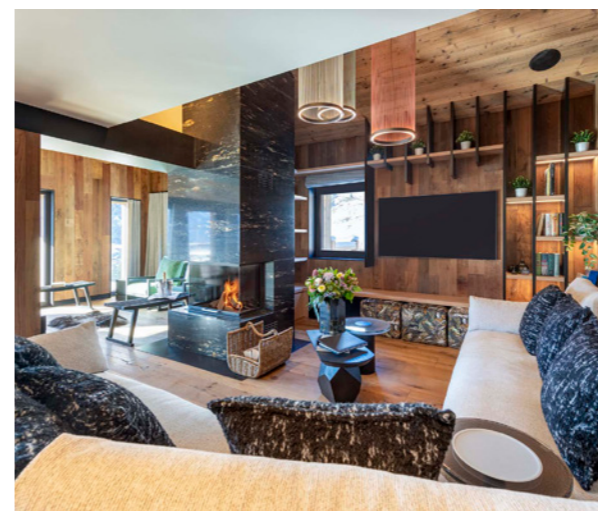

Chalet Kitsilano

Rooms

Chalet Kitsilano sleeps 10 guests across five bedrooms.

Bedroom 1

Master bedroom on the 3rd floor with super-king bed, dressing room and en-suite bathroom

Bedroom 2

Double/twin bedroom on the 2nd floor with super-king bed and en-suite bathroom

Bedroom 3 & 4

Double/twin bedrooms on the 2nd floor with super-king beds and en-suite shower rooms

Bedroom 5

Double/twin bedroom on the 1st floor with super-king bed and en-suite bathroom

Dining

Chalet Kitsilano comes fully staffed and with a private chef who will ensure you are well fed and watered throughout your stay.

A delicious and filling breakfast is served each morning to ready you for a day on Verbier's slopes and when you return from the mountain an afternoon tea is waiting for you to warm you through.

On five nights of the week, your chef will prepare a gourmet dinner for you and your party, served in the cosy dining area, with views from the huge windows. A carefully chosen selection of premium champagnes, wines, beers, spirits and soft drinks is served alongside.