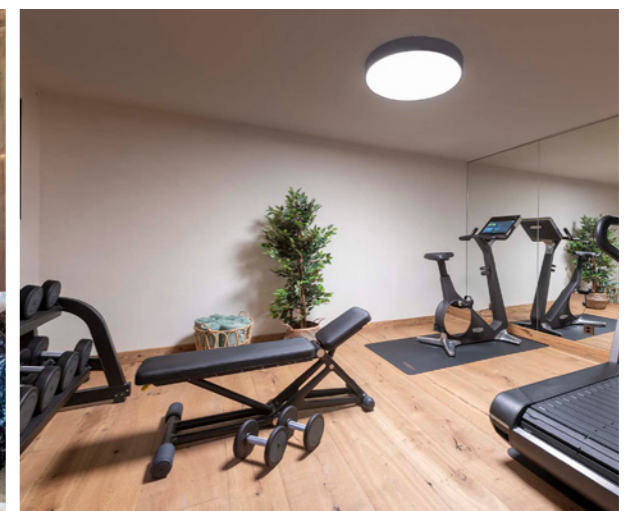

Chalet Kitsilano

Rooms

Chalet Kitsilano sleeps 10 guests across five bedrooms.

Bedroom 1

Master bedroom on the 3rd floor with super-king bed, dressing room and en-suite bathroom

Bedroom 2

Double/twin bedroom on the 2nd floor with super-king bed and en-suite bathroom

Bedroom 3 & 4

Double/twin bedrooms on the 2nd floor with super-king beds and en-suite shower rooms

Bedroom 5

Double/twin bedroom on the 1st floor with super-king bed and en-suite bathroom

Dining

Chalet Kitsilano comes fully staffed and with a private chef who will ensure you are well fed and watered throughout your stay.

A delicious and filling breakfast is served each morning to ready you for a day on Verbier's slopes and when you return from the mountain an afternoon tea is waiting for you to warm you through.

On five nights of the week, your chef will prepare a gourmet dinner for you and your party, served in the cosy dining area, with views from the huge windows. A carefully chosen selection of premium champagnes, wines, beers, spirits and soft drinks is served alongside.