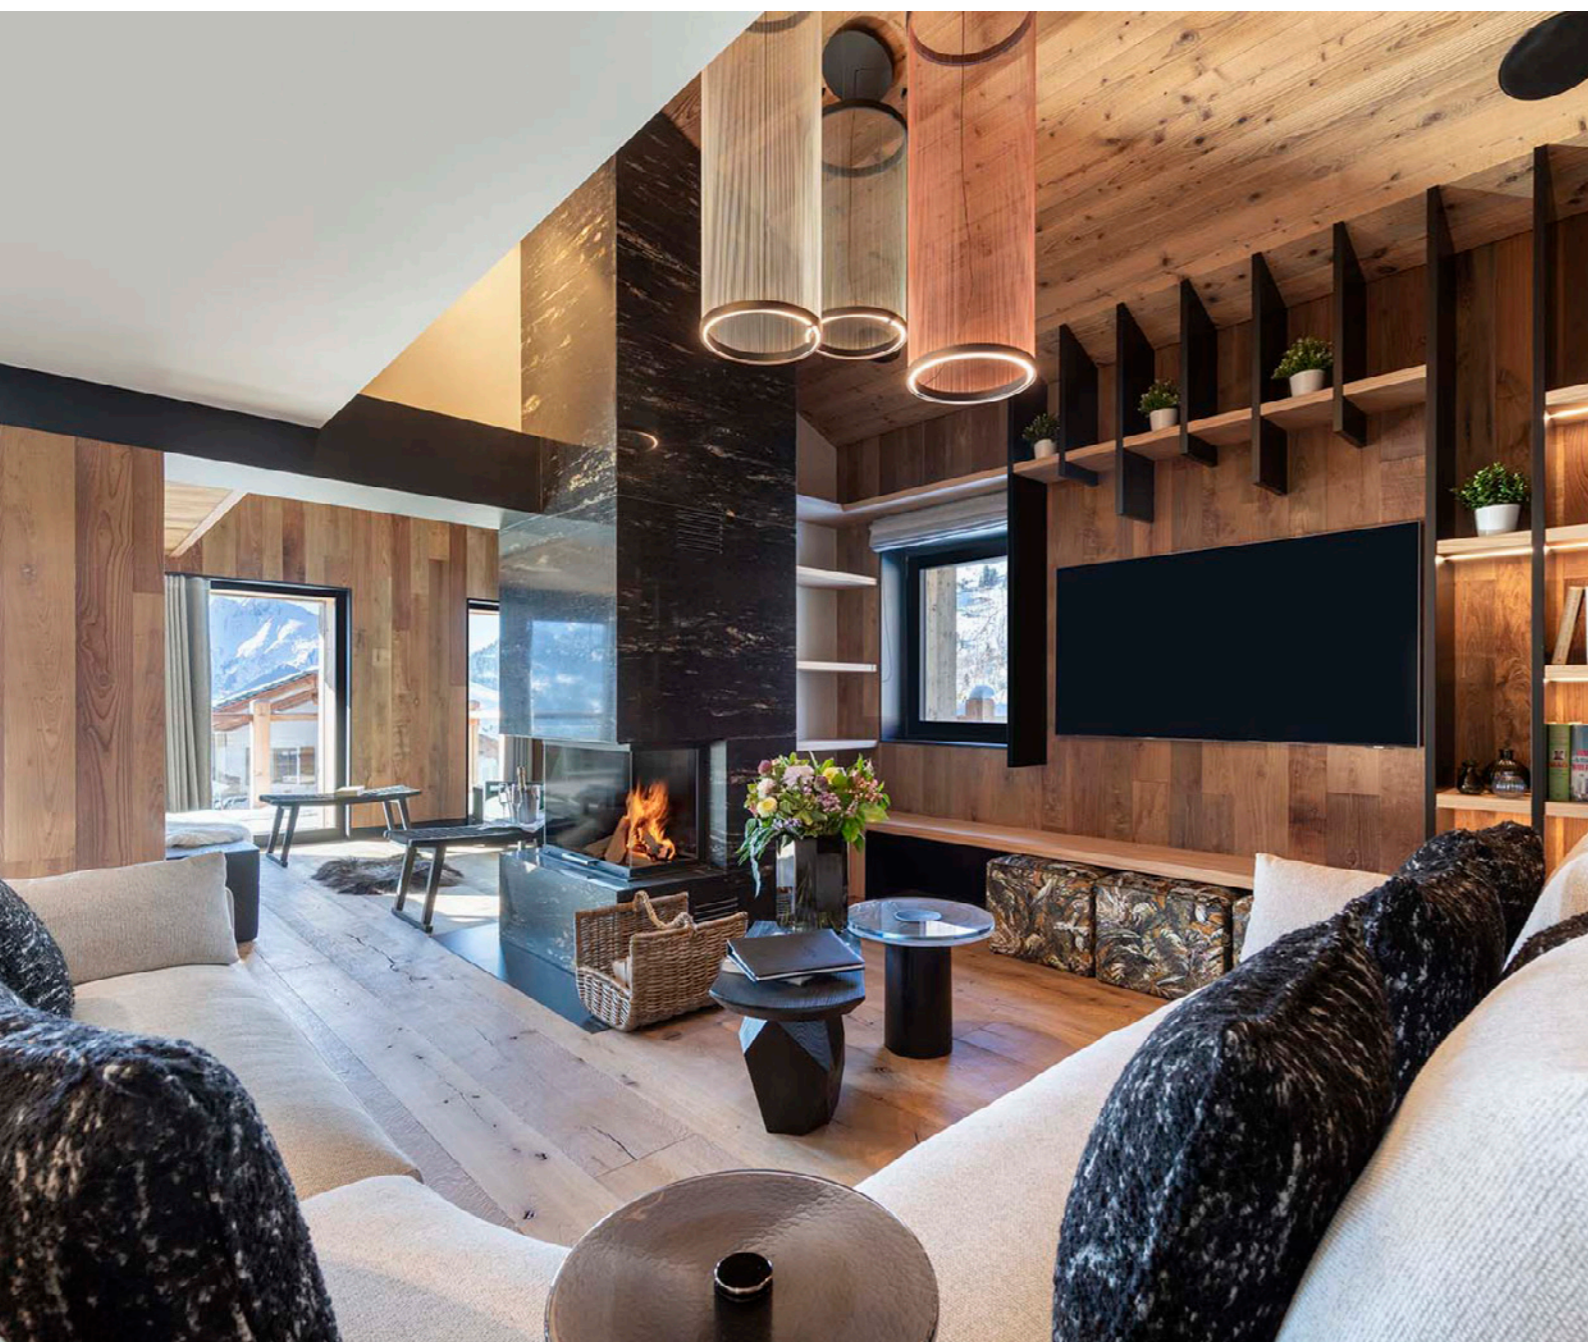

Chalet Kitsilano Verbier

What we love...

We love the hot tub and fire pit area out on the wraparound terrace.

Contemporary and cosy, Chalet Kitsilano is the perfect base for your mountain adventure. This luxury ski chalet with hot tub in Verbier is just five minutes by car to the main lift station, putting you close to all the action, yet is tucked away just outside the town so you can enjoy the peace, too.

Inside, a neutral palette and natural materials bring a sense of calm. As soon as you enter the property, you'll find you breathe a little deeper. The open-plan living area is a fabulous spot for evening gatherings with drinks around the fire or simply sprawling with the papers on sunny afternoons on the huge sofas. A large TV on one wall allows you to turn down the lights and host a movie night. Nearby, a dining space with fabulous views from the floor-to-ceiling windows sits close to the kitchen where you can watch your private chef at work.